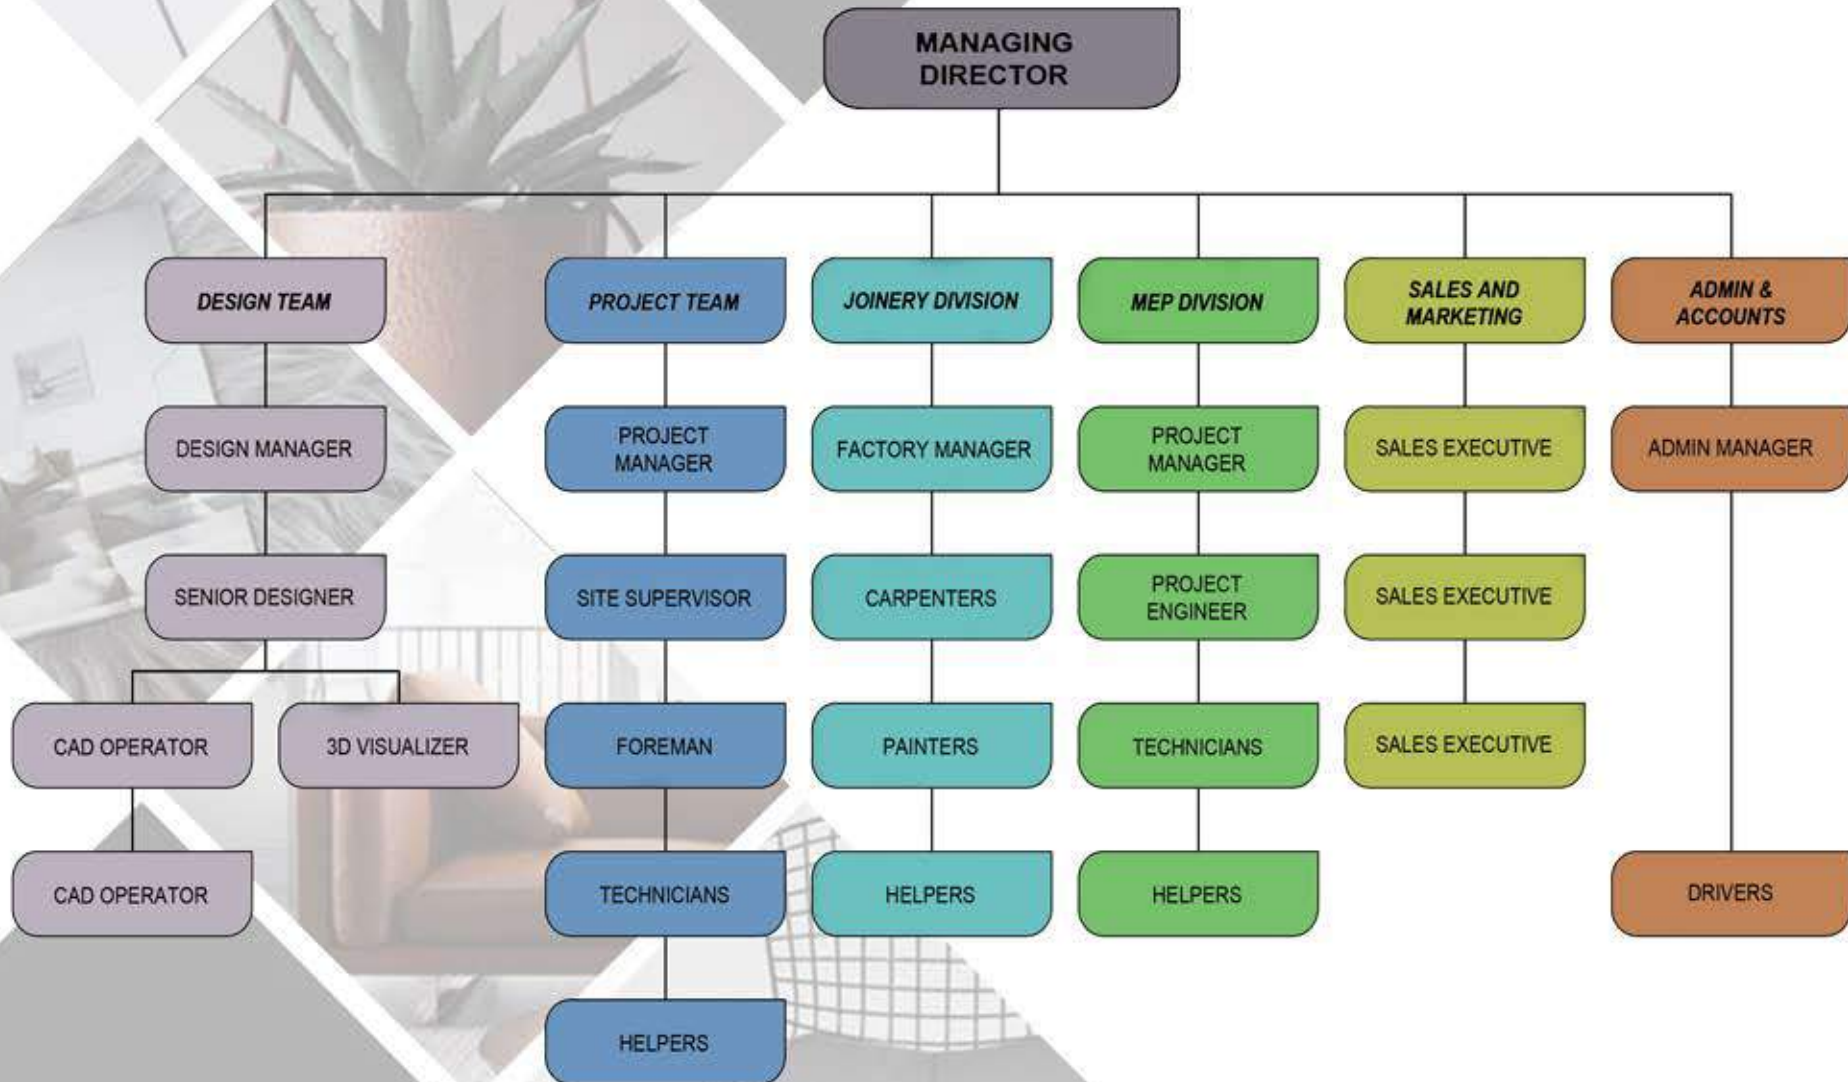

ORGANIZATIONAL CHART